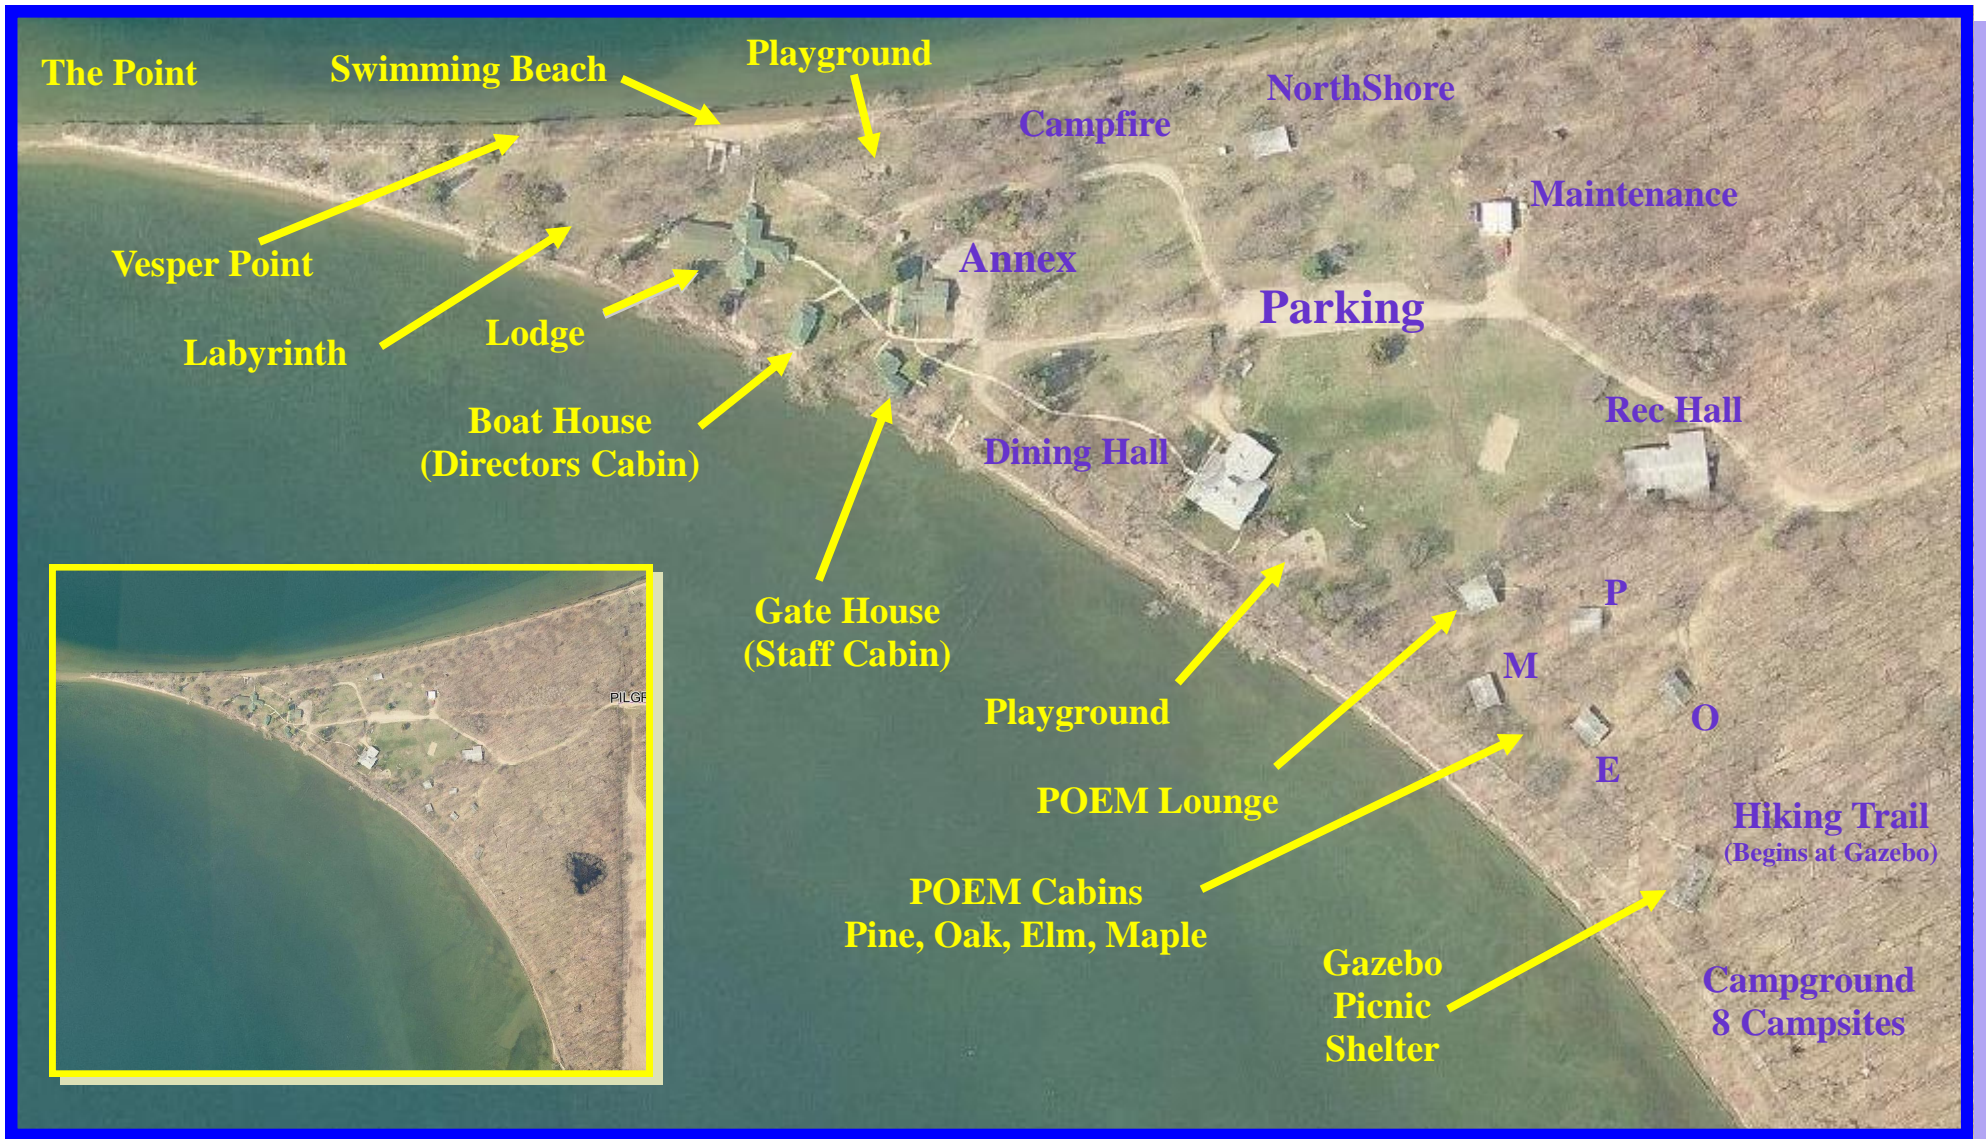

Pilgrim Point Camp

2059 Pilgrim Point Road, Alexandria Minnesota 56308

320-763-6549

www.pilgrimpoint.org